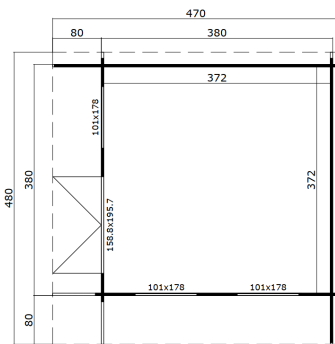

40
mm

3

0

PACKAGING: 1 PALLET(S)

630 x 78 x 118 cm
1565 kg

EAN 4743329285388

DIMENSIONS

Floor area	13.84 m ²
Roof dimensions	4.70 x 4.80 m
Cubic volume	≈ 33.52 m ³
Wall height	≈ 2.34 m
Ridge height	≈ 2.51 m
Front overhang	≈ 80 cm

WINDOWS & DOORS

1 x Double door (DGP+*)	158.8 x 195.7 cm
3 x Double window fixed (DGP+*)	101.0 x 178.0 cm

*DGP+: Double Glazed Premium Plus

ROOF & FLOOR

Roof boards	18.5x90 mm
Floor boards	18.5x90 mm
Roof surface	22.56 m ²
Roof angle	≈ 2 °
Treated Bearers	45x70 mm